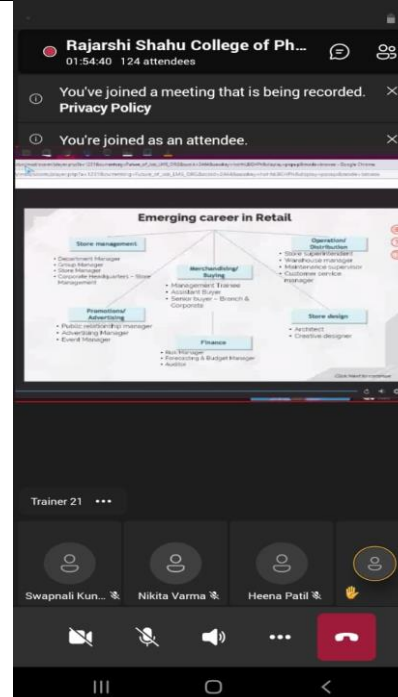

Personal Interview Round

Students Selected In Interview

Myhealth Lifesciences, Pune

Felicitation of Mr. Suhas Wavale, Marketing Coordinator, Myhealth Lifesciences, Pune

Personal Interview Round

Handover of List of Selected Students

Industrial Visits

Nulife Pharmaceuticals, Pune

Life Point Hospital, Pune

“Communication, Interview & Employability Skill Development Training Program” 2021-22

Virtual Communication, Interview & Employability Skill Development Training Program, conducted by Global Talent Track, Pune